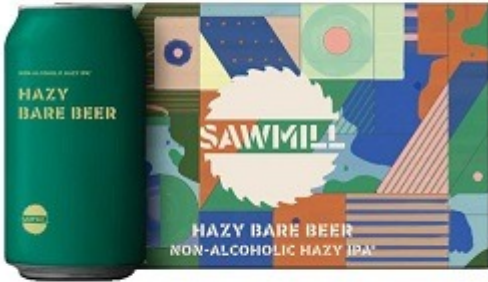

VINO FINO

Explore a World of Wine

SAWMILL BARE BEER 330ml CAN 6 PACK

\$18.99

Product Code:	1211	Closure:	Pull Tab
Country:	New Zealand	Unit:	Each
Style:	Beer & Cider	Volume:	330ml
Variety:	Craft Beer	Beer Style:	Pale Ale
		Alcohol:	<0.5%